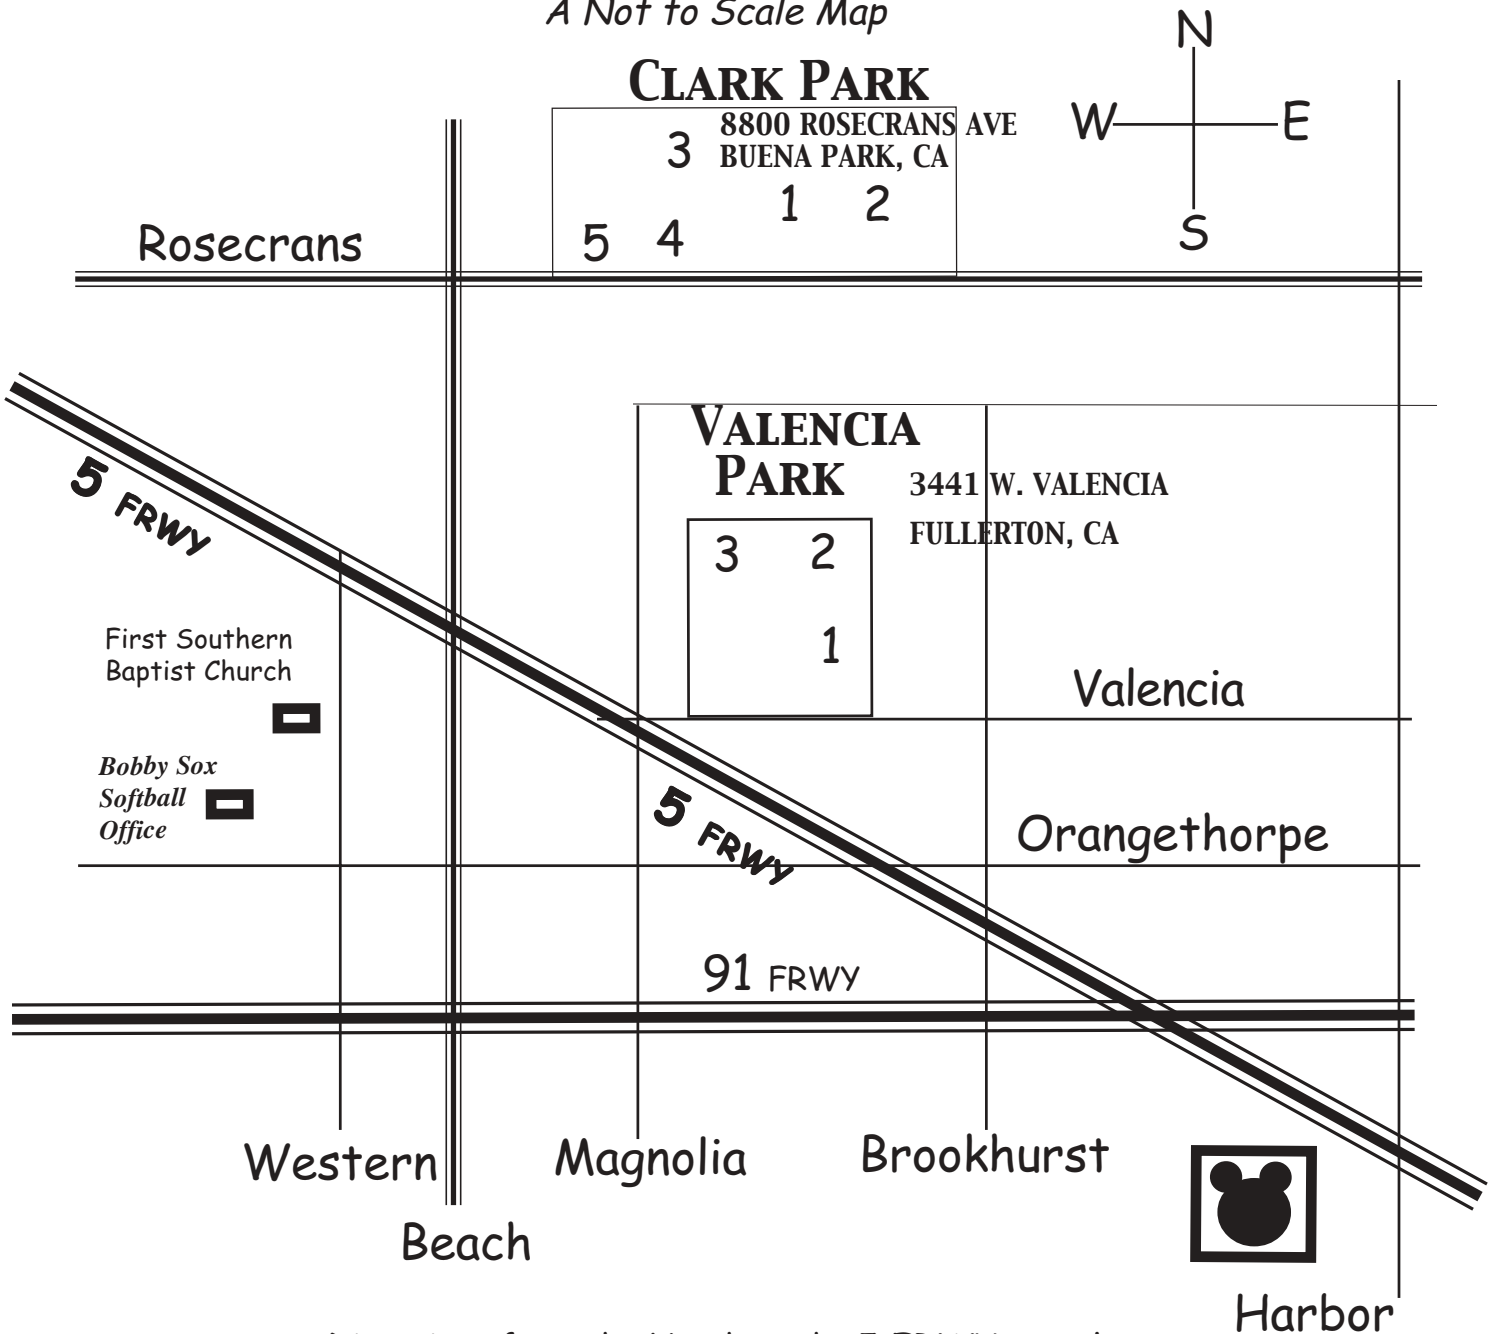

2003 Tournament of Champions

A Not to Scale Map

Directions from the North - take 5 FRWY South to Beach North to Rosecrans, right to **Clark Park** (on the left), to Magnolia North to Valencia, right to **Valencia Park** (on the left)

Directions from the East - take 91 FRWY West to Beach North to Rosecrans, right to **Clark Park** (on the left), to Magnolia North to Valencia, right to **Valencia Park** (on the left)

Directions from the South - take 5 FRWY North to Beach North to Rosecrans, right to **Clark Park** (on the left), to Magnolia North to Valencia, right to **Valencia Park** (on the left)

Directions from the West - take 5 FRWY East to Beach North to Rosecrans, right to **Clark Park** (on the left), to Magnolia North to Valencia, right to **Valencia Park** (on the left)